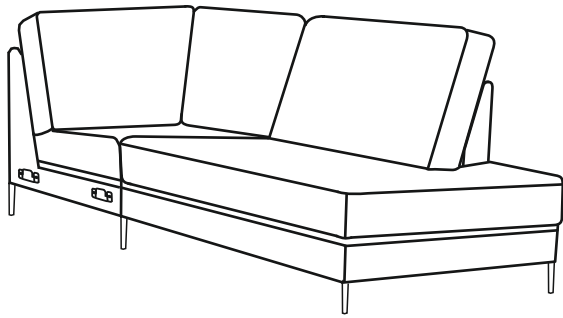

Modular sofa - ARMREST + SEATER

A	B	C	D
 Metal Plastic 2pcs.			
2 pcs.	4 pcs.	2 pcs.	2 pcs.

I

II

Attach parts of the sofa

IMPORTANT Screw (D) is used for a seater part.

IMPORTANT While attaching parts make sure hooks No **1** fit with hooks No **2**

IMPORTANT Package with legs is attached at the bottom of the sofa.

Modular sofa - OPENCORNER

A	B	C
 Metal Plastic 2pcs.		
6 pcs.	12 pcs.	12 pcs.

I

II

Attach parts of the sofa

IMPORTANT While attaching parts make sure hooks No **1** fit with hooks No **2**

IMPORTANT Package with legs is attached at the bottom of the sofa.