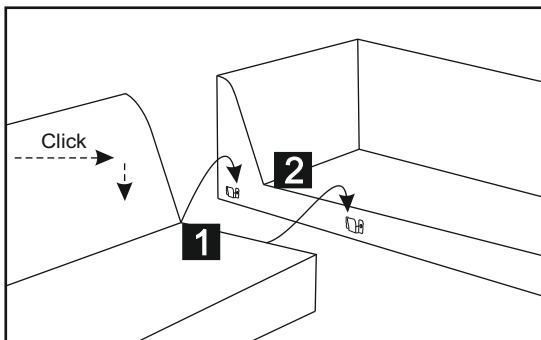

Modular sofa - ARMREST + SEATER

A	B	C	D
 Metal Plastic 2pcs.			
2 pcs.	4 pcs.	2 pcs.	2 pcs.

I

II

Attach parts of the sofa

IMPORTANT Screw (D) is used for a seater part.

IMPORTANT While attaching parts make sure hooks No **1** fit with hooks No **2**

IMPORTANT Package with legs is attached at the bottom of the sofa.

Modular sofa - OPENCORNER

A	B	C
 Metal Plastic 2pcs.		
6 pcs.	12 pcs.	12 pcs.

I

II

Attach parts of the sofa

IMPORTANT While attaching parts make sure hooks No **1** fit with hooks No **2**

IMPORTANT Package with legs is attached at the bottom of the sofa.