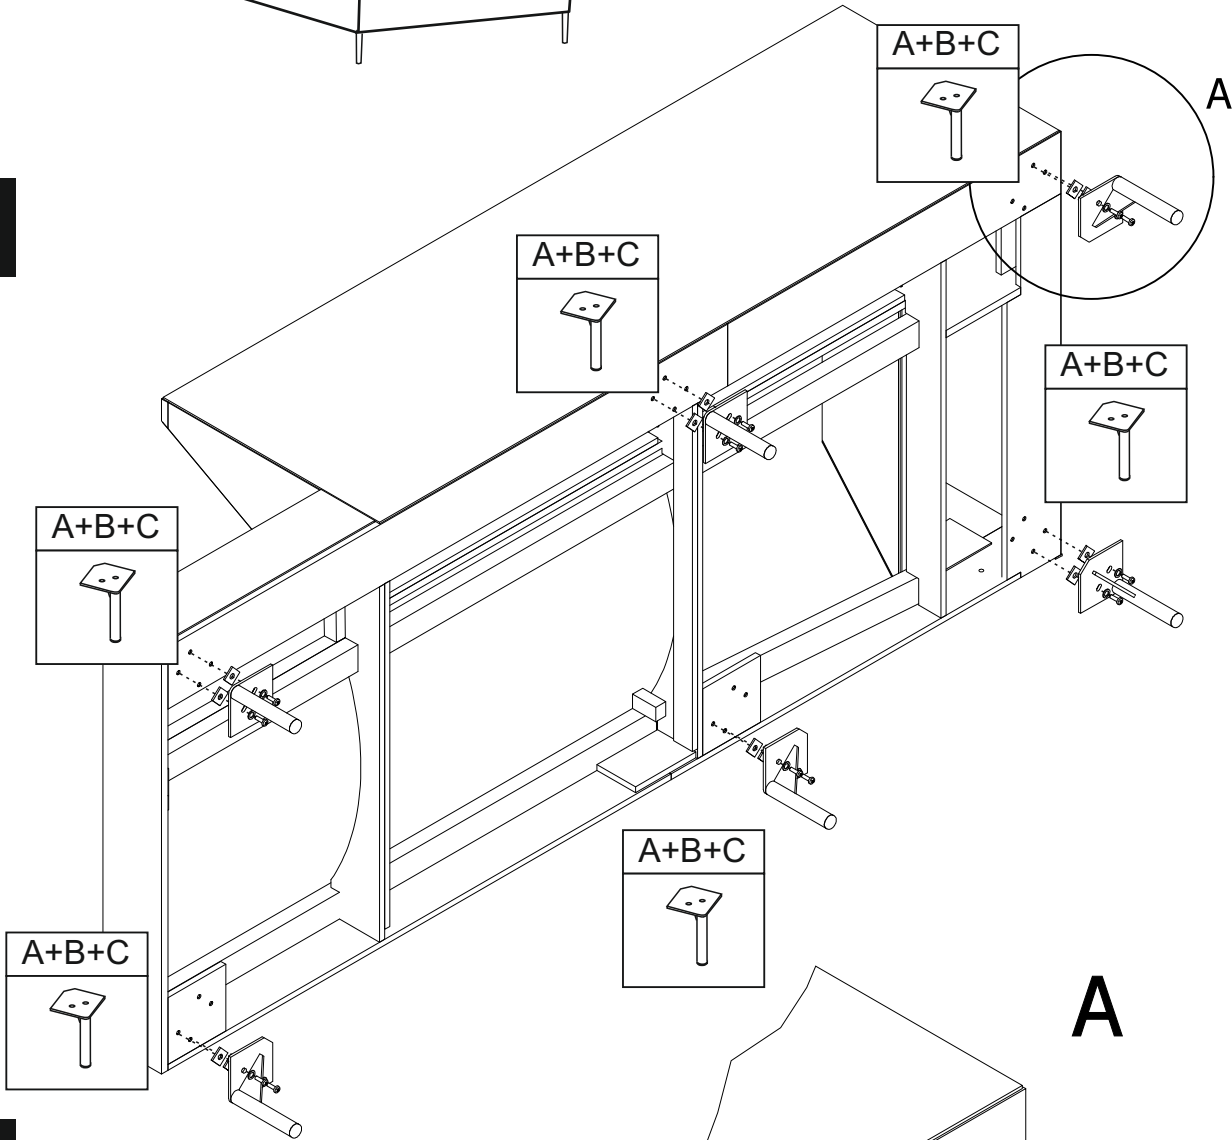

Modular sofa - ARMREST + SEATER

A	B	C	D
 Metal Plastic 2pcs.			
2 pcs.	4 pcs.	2 pcs.	2 pcs.

I

II

Attach parts of the sofa

IMPORTANT Screw (D) is used for a seater part.

IMPORTANT While attaching parts make sure hooks No **1** fit with hooks No **2**

IMPORTANT Package with legs is attached at the bottom of the sofa.

Modular sofa - OPENCORNER

A	B	C
 Metal Plastic 2pcs.		
6 pcs.	12 pcs.	12 pcs.

I

II

Attach parts of the sofa

IMPORTANT While attaching parts make sure hooks No **1** fit with hooks No **2**

IMPORTANT Package with legs is attached at the bottom of the sofa.