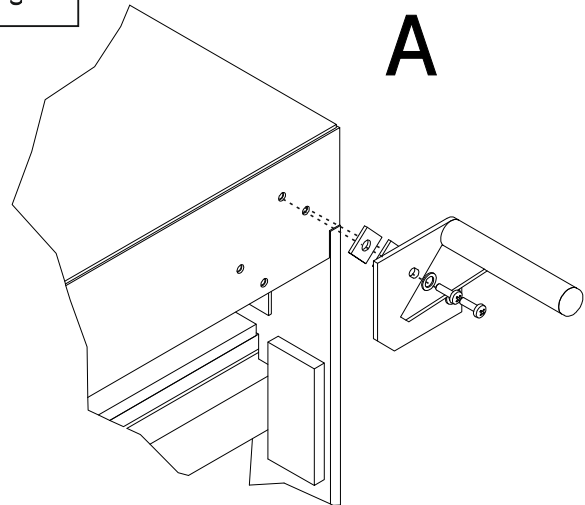

Modular sofa - ARMREST + SEATER

A	B	C	D
 Metal Plastic 2pcs.			
2 pcs.	4 pcs.	2 pcs.	2 pcs.

I

II

Attach parts of the sofa

IMPORTANT Screw (D) is used for a seater part.

IMPORTANT While attaching parts make sure hooks No **1** fit with hooks No **2**

IMPORTANT Package with legs is attached at the bottom of the sofa.

Modular sofa - OPENCORNER

A	B	C
 Metal Plastic 2pcs.		
6 pcs.	12 pcs.	12 pcs.

I

II

Attach parts of the sofa

IMPORTANT While attaching parts make sure hooks No **1** fit with hooks No **2**

IMPORTANT Package with legs is attached at the bottom of the sofa.