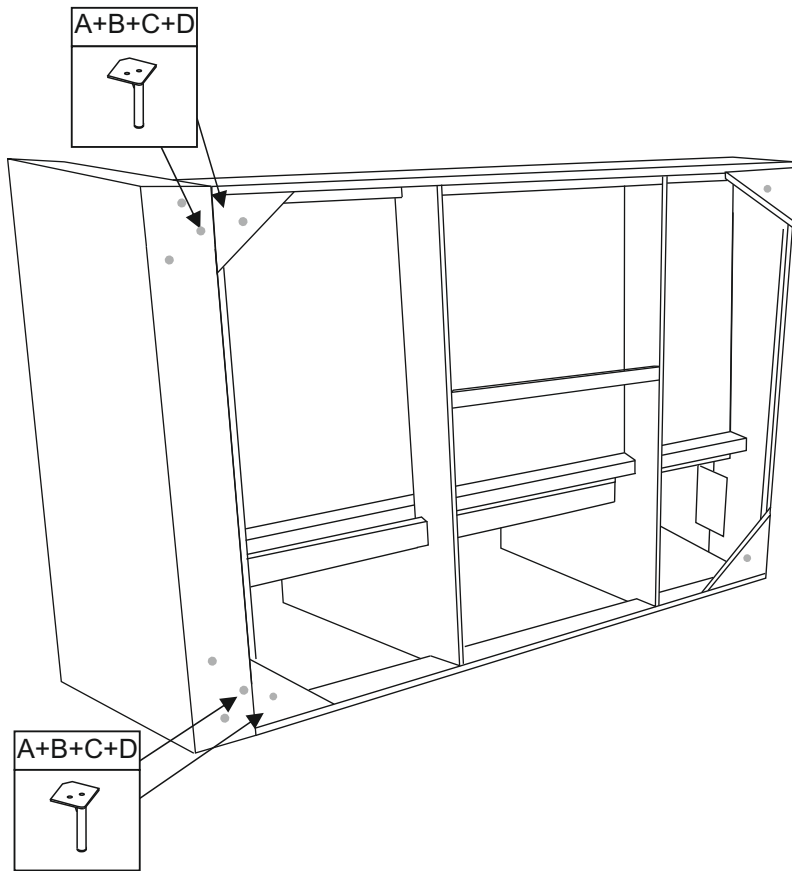

Modular sofa - ARMREST + SEATER

A	B	C	D
 Metal Plastic 2pcs.			
2 pcs.	4 pcs.	2 pcs.	2 pcs.

I

II

Attach parts of the sofa

IMPORTANT Screw (D) is used for a seater part.

IMPORTANT While attaching parts make sure hooks No **1** fit with hooks No **2**

IMPORTANT Package with legs is attached at the bottom of the sofa.

Modular sofa - OPENCORNER

A	B	C
 Metal Plastic 2pcs.		
6 pcs.	12 pcs.	12 pcs.

I

II

Attach parts of the sofa

IMPORTANT While attaching parts make sure hooks No **1** fit with hooks No **2**

IMPORTANT Package with legs is attached at the bottom of the sofa.